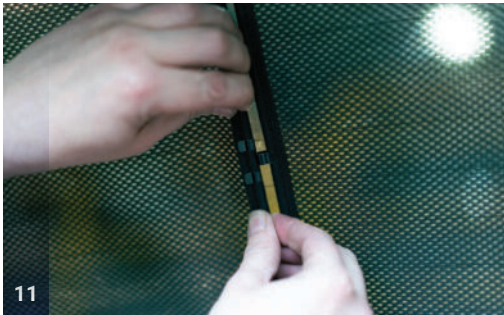

MG 5EV | 5-DOOR

MG-5EV-E-A

Tailgate Window

CLIP PLACEMENT

Tailgate Shades - x2

M02 - x4

M14 - x1

www.sonnenschutz-pkw.de